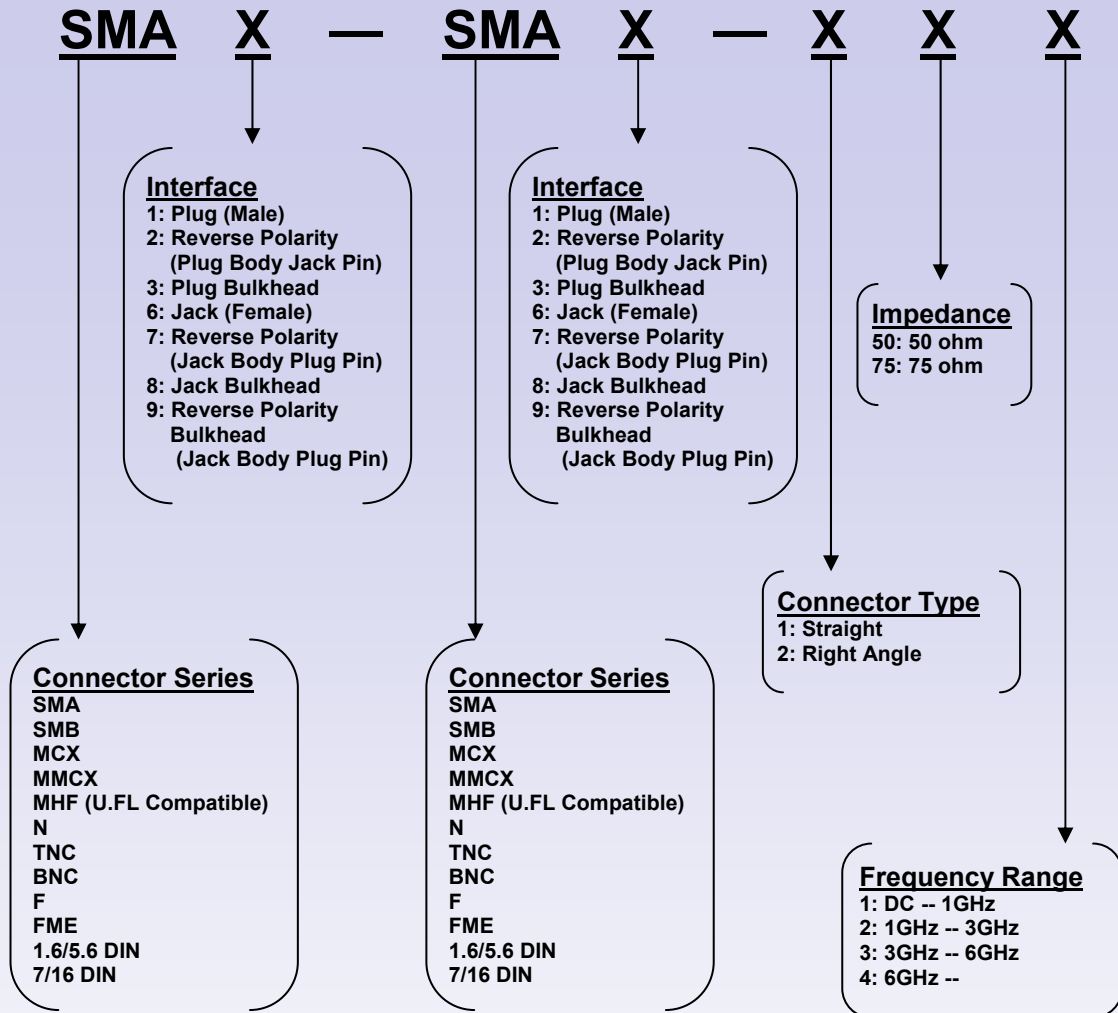

RF Adapter Number Legend

TAIWANCAST INC.

2F, No.27, Jhong-Rong St., Sin-Jhuang City, Taipei County 242, Taiwan

TEL. 886 2 8994 1601, FAX. 886 2 8994 1602, sales@rfconnector.com.tw, www.rfconnector.com.tw