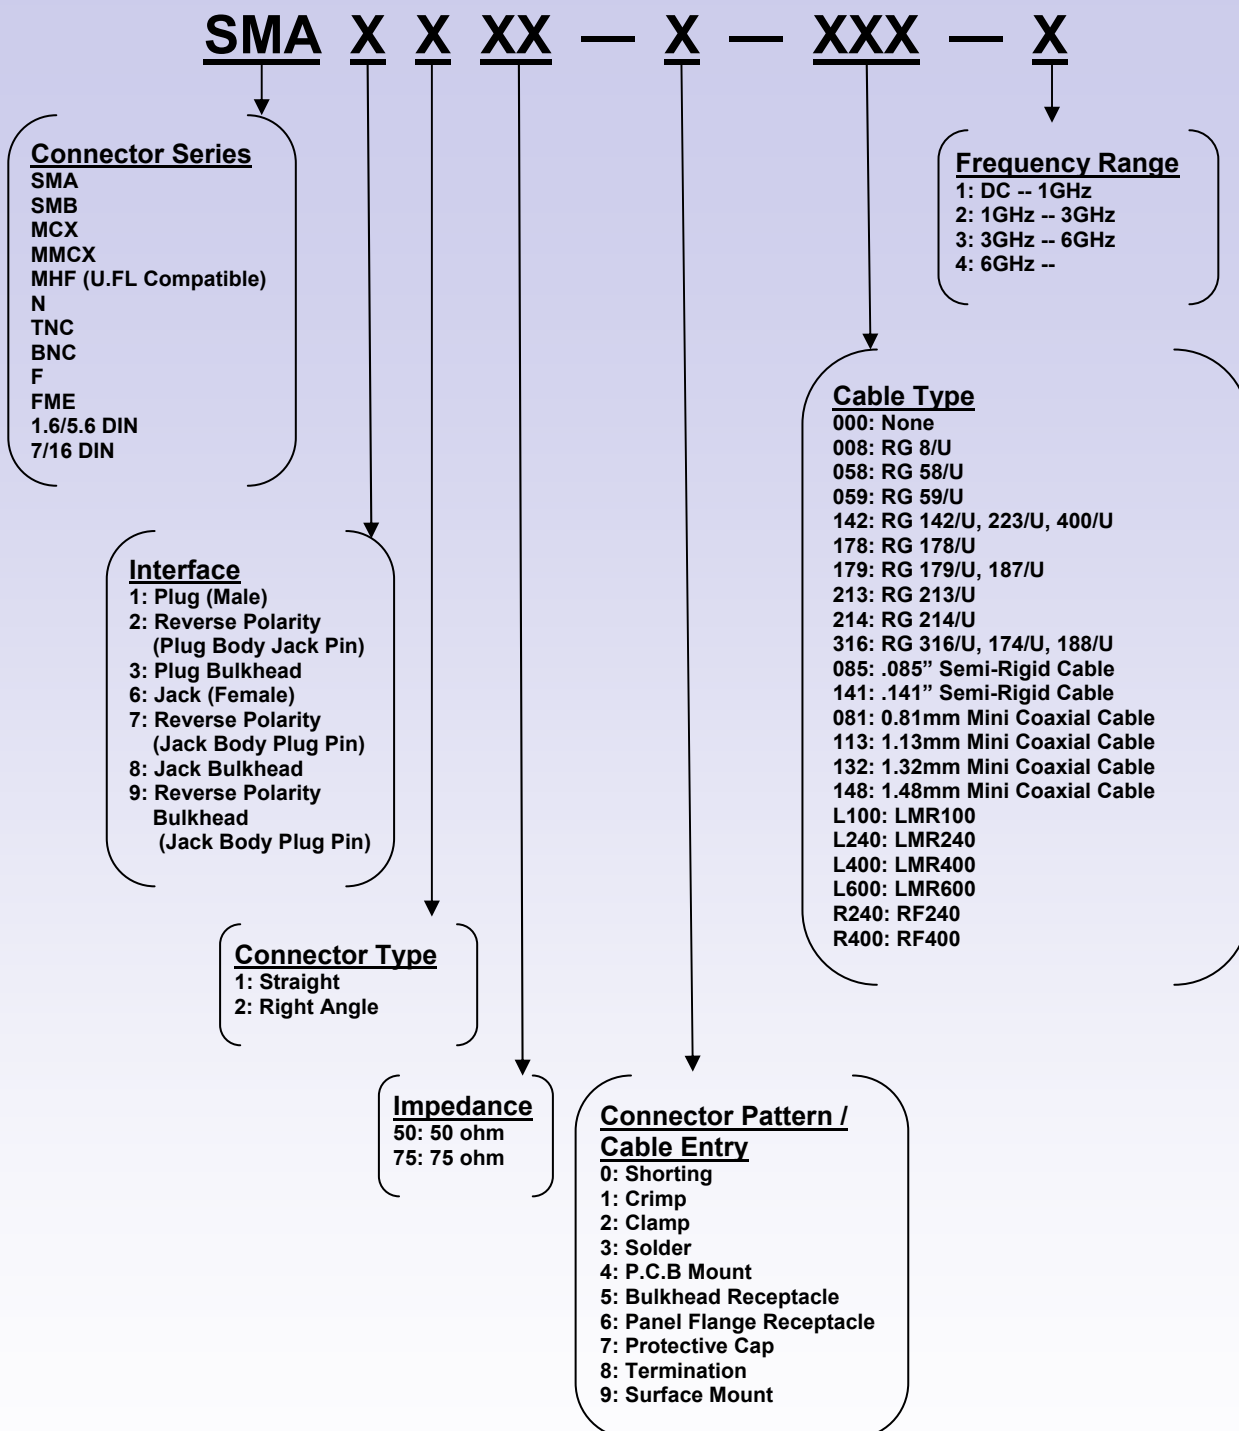

RF Connector Number Legend

TAIWANCAST INC.

2F, No.27, Jhong-Rong St., Sin-Jhuang City, Taipei County 242, Taiwan

TEL. 886 2 8994 1601, FAX. 886 2 8994 1602, sales@rfconnector.com.tw, www.rfconnector.com.tw