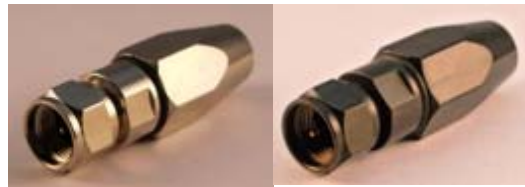

F SERIES

F1175-1-XXX
F STR. PLUG CRIMP TYPE
Suitable Cable:
(1)RG179, RG187

F1175-3-XXX
F STR. PLUG SOLDER TYPE
Suitable Cable:
(1)RG59
(2)RG6

F6175-1-XXX
F STR. JACK CRIMP TYPE
(1)RG59
(2)RG179