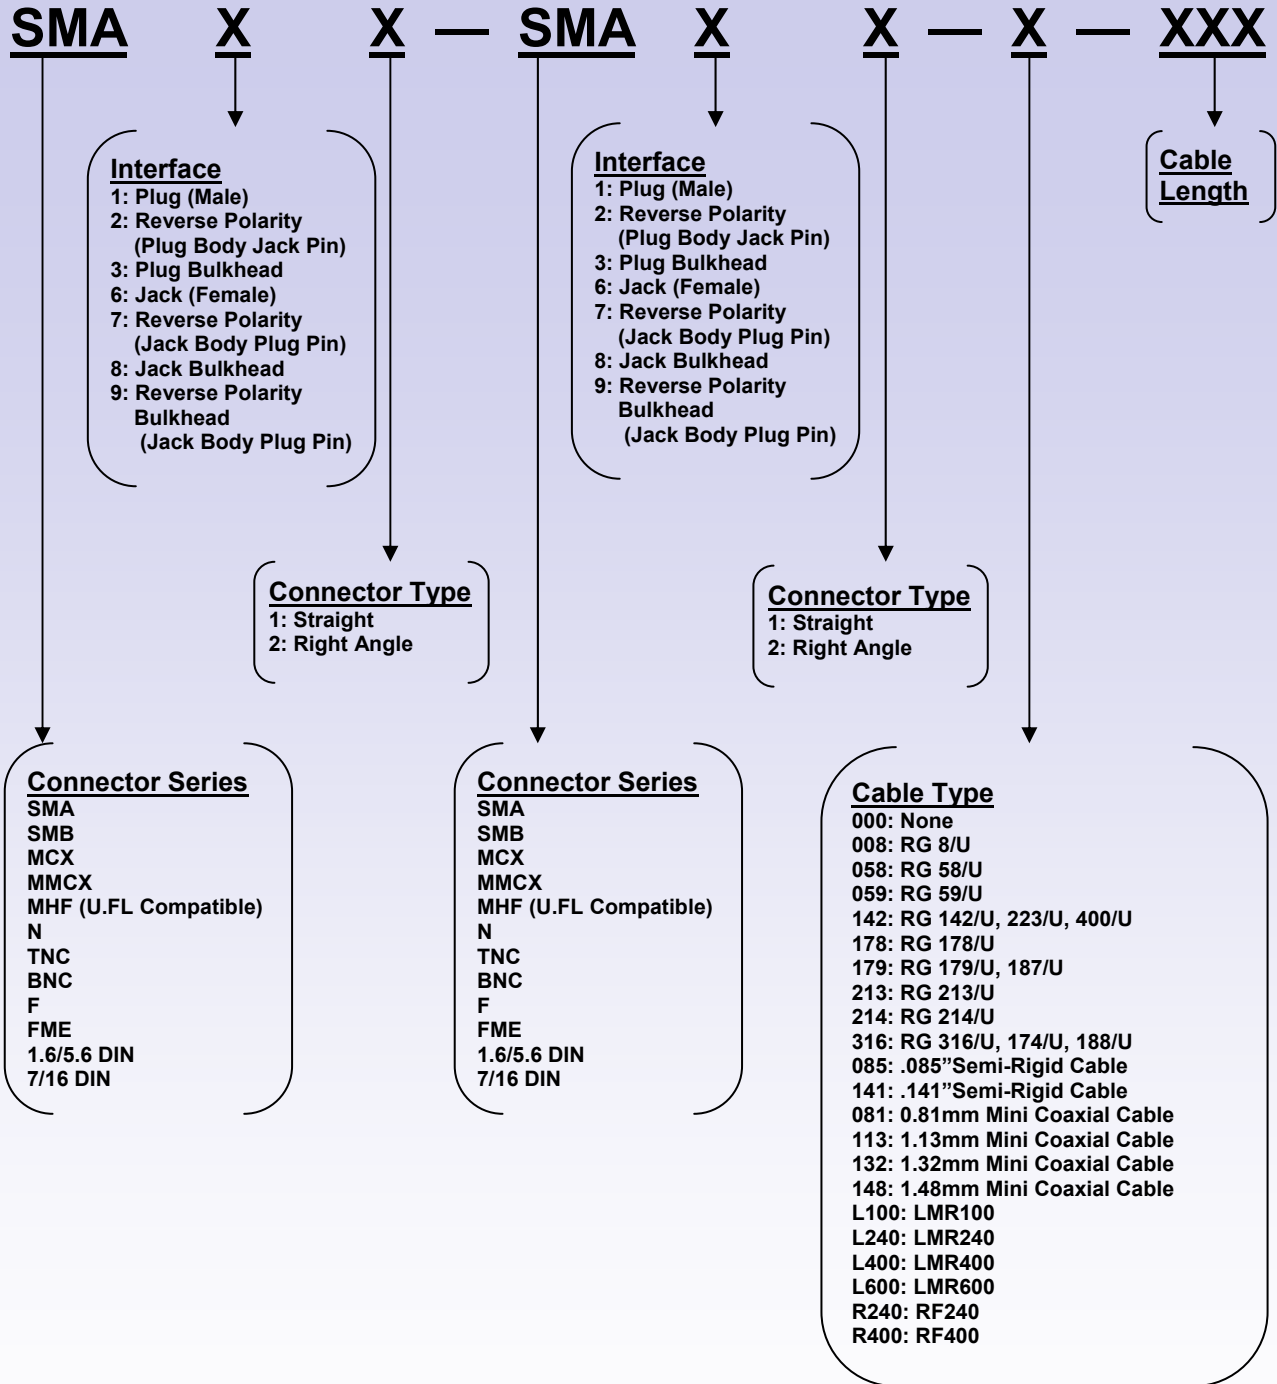

RF Cable Assembly Number Legend

TAIWANCAST INC.

2F, No.27, Jhong-Rong St., Sin-Jhuang City, Taipei County 242, Taiwan

TEL. 886 2 8994 1601, FAX. 886 2 8994 1602, sales@rfconnector.com.tw, www.rfconnector.com.tw