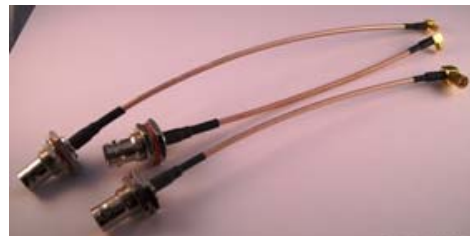

**BNC STR. JACK TO
BNC STR. PLUG
FOR LMR SERIES CABLE**

**BNC STR. JACK BULKHEAD TO
MHF (I-PEX)
FOR MINI COAXIAL SERIES CABLE**

BNC ANTENNA CABLE SERIES

FAKRA CABLES

**FME STR. PLUG BULKHEAD TO
MHF (I-PEX)
FOR MINI COAXIAL SERIES CABLE**