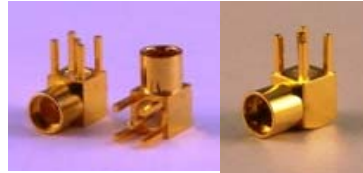

MMCX SERIES

MMCX6250-4
MMCX R/A JACK P.C.B. MOUNT

TAIWANCAST INC.

2F, No.27, Jhong-Rong St., Sin-Jhuang City, Taipei County 242, Taiwan
TEL. 886 2 8994 1601, FAX. 886 2 8994 1602, sales@rfconnector.com.tw, www.rfconnector.com.tw